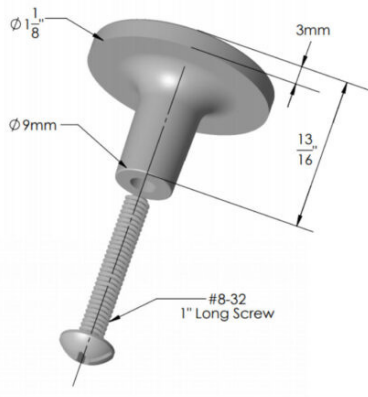

BLACK (.52)

Specifications

EXTRUDED
handle

(finish)
1126.960.XX

Finishes

BRUSHED
CHROME (.59)

Specifications

BOW
handle