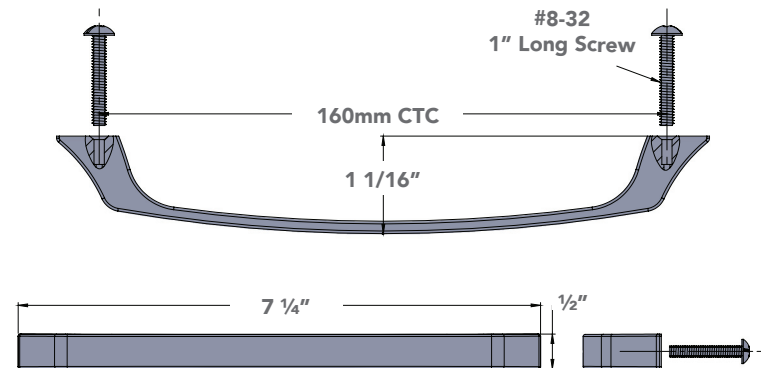

BLACK (.52)

Specifications

ELEGANT
handle

(size) (finish)
9957.160.XX

Finishes

MATTE
GOLD (.63)

POLISHED
CHROME (.58)

MATTE
NICKEL (.54)

GRAPHITE
(.55)

BRUSHED
CHROME (.59)

BLACK (.52)

Specifications

NORDIC
knob

(finish)
9959.000.XX

NORDIC
handle

(size) (finish)
9959.128.XX
9959.256.XX
9959.352.XX