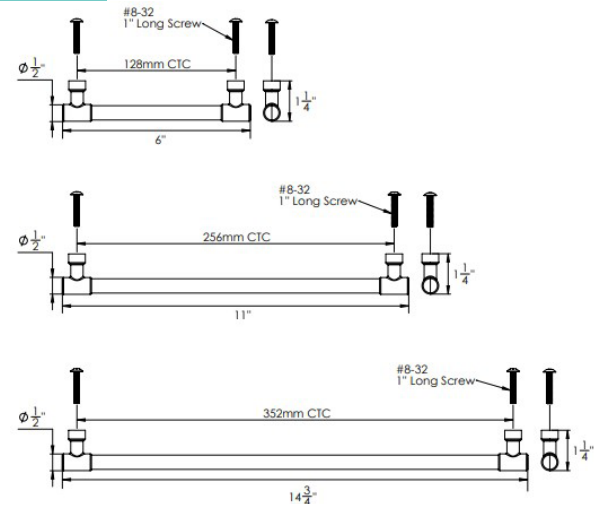

NORDIC LEATHER
handle

(size) (leather) (finish)
9128.1XX.XX
9256.1XX.XX

Finishes

Specifications

LUXE LEATHER
handle

(size) (leather) (finish)
9128.2XX.XX
9256.2XX.XX

Finishes

Specifications