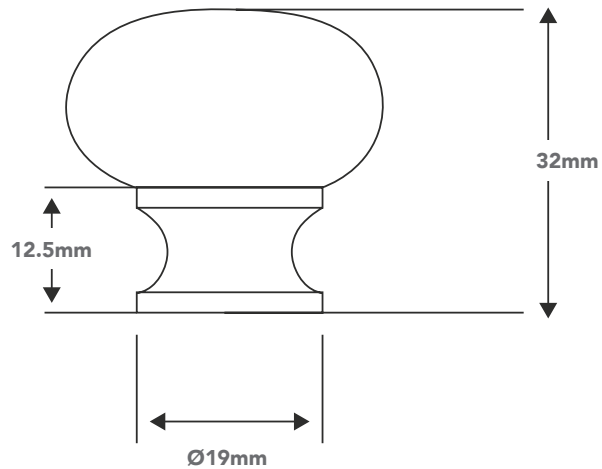

Specifications