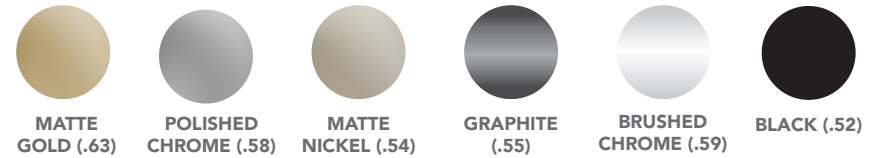

MATTE GOLD (.63)

POLISHED CHROME (.58)

MATTE NICKEL (.54)

GRAPHITE (.55)

BRUSHED CHROME (.59)

BLACK (.52)

Specifications

Specifications

NORDIC LEATHER
handle

(size) (leather) (finish)
9128.1XX.XX
9256.1XX.XX

Finishes

Specifications

LUXE LEATHER
handle

(size) (leather) (finish)
9128.2XX.XX
9256.2XX.XX

Finishes

Specifications

MOD DROP
handle

(finish)
9952.128.XX

Finishes

Specifications

MOD
handle

(finish)
9951.128.XX
9951.265.XX

Finishes

Specifications

MOD
knob

(finish)
9955.000.XX

Finishes

MATTE
GOLD (.63)

POLISHED
CHROME (.58)

MATTE
NICKEL (.54)

GRAPHITE
(.55)

BRUSHED
CHROME (.59)