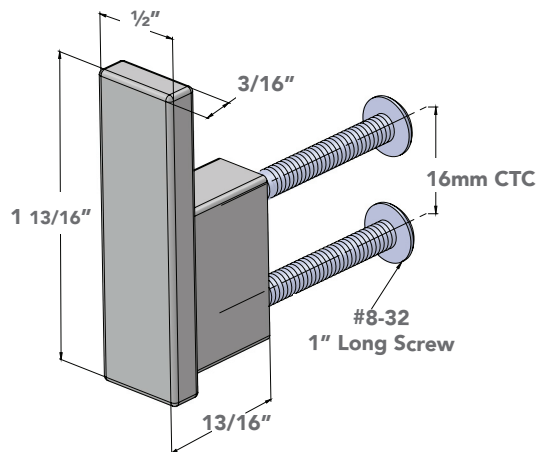

BRUSHED
CHROME (.59)

BLACK (.52)

Specifications

Specifications

STAPLE
handle

(size) (finish)
9956.096.XX
9956.128.XX
9956.192.XX

Finishes

Specifications