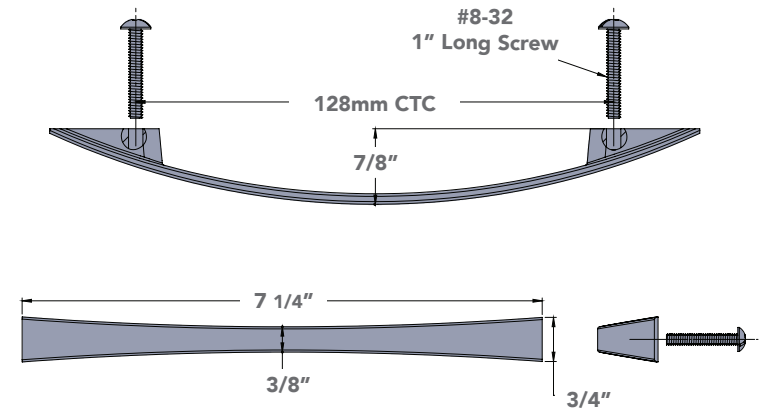

Specifications