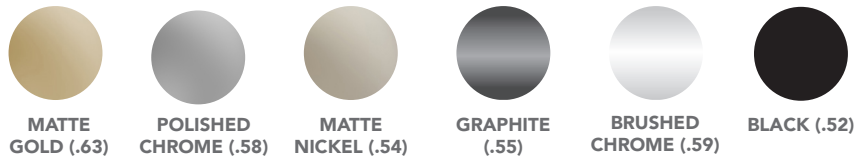

BLACK (.52)

SOFT SQUARE
knob

(finish)
9954.000.XX

Finishes

MATTE
GOLD (.63)

POLISHED
CHROME (.58)

MATTE
NICKEL (.54)

GRAPHITE
(.55)

BRUSHED
CHROME (.59)

BLACK (.52)

Specifications

Specifications

STAPLE
handle

(size) (finish)
9956.096.XX
9956.128.XX
9956.192.XX

Finishes

Specifications

SWOOP
handle

(finish)
9950.128.XX

Finishes

Specifications

WATERFALL
handle

(size) (finish)
9958.160.XX

Finishes

MATTE GOLD (.63)

POLISHED CHROME (.58)

MATTE NICKEL (.54)

GRAPHITE (.55)

BRUSHED CHROME (.59)

BLACK (.52)

Specifications

WATERFALL
knob

(finish)
9958.016.XX