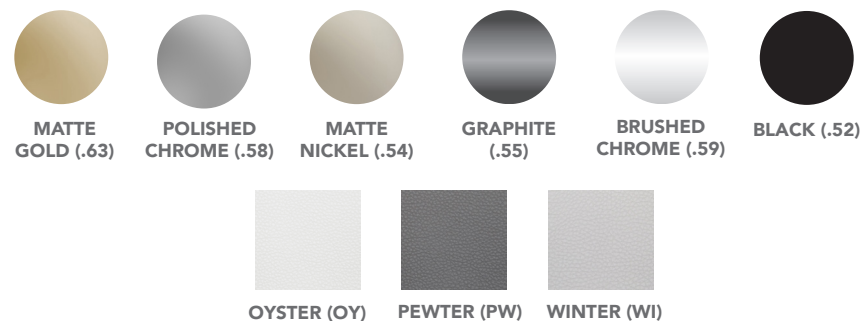

Finishes

MATTE GOLD (.63)

POLISHED CHROME (.58)

MATTE NICKEL (.54)

GRAPHITE (.55)

BRUSHED CHROME (.59)

BLACK (.52)

Finishes

MATTE GOLD (.63)

POLISHED CHROME (.58)

MATTE NICKEL (.54)

GRAPHITE (.55)

BRUSHED CHROME (.59)

BLACK (.52)

Specifications

Specifications

NORDIC LEATHER
handle

(size) (leather) (finish)
9128.1XX.XX
9256.1XX.XX

Finishes

Specifications

LUXE LEATHER
handle

(size) (leather) (finish)
9128.2XX.XX
9256.2XX.XX

Finishes

Specifications