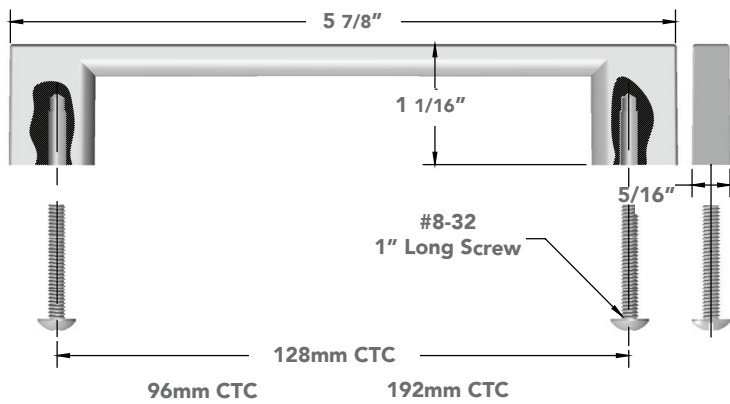

BRUSHED
CHROME (.59)

BLACK (.52)

Specifications

Specifications

STAPLE
handle

(size) (finish)
9956.096.XX
9956.128.XX
9956.192.XX

Finishes

Specifications