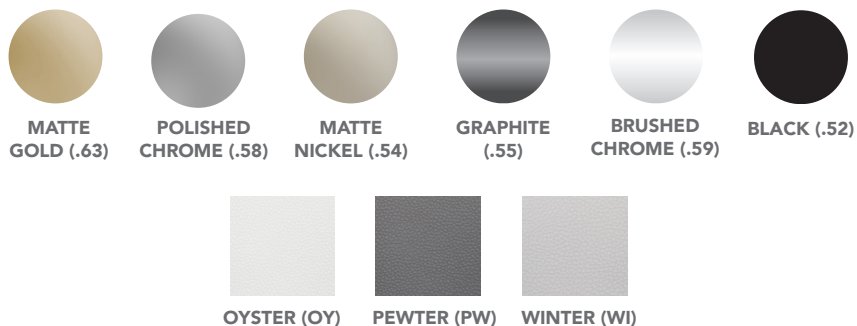

Finishes

MATTE GOLD (.63)

POLISHED CHROME (.58)

MATTE NICKEL (.54)

GRAPHITE (.55)

BRUSHED CHROME (.59)

BLACK (.52)

Finishes

MATTE GOLD (.63)

POLISHED CHROME (.58)

MATTE NICKEL (.54)

GRAPHITE (.55)

BRUSHED CHROME (.59)

BLACK (.52)

Specifications

Specifications

NORDIC LEATHER
handle

(size) (leather) (finish)
9128.1XX.XX
9256.1XX.XX

Finishes

Specifications

LUXE LEATHER
handle

(size) (leather) (finish)
9128.2XX.XX
9256.2XX.XX

Finishes

Specifications