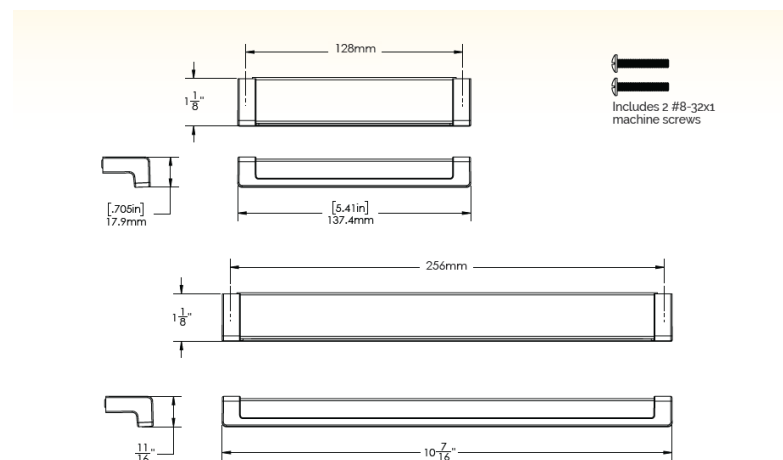

NORDIC LEATHER
handle

(size) (leather) (finish)
9128.1XX.XX
9256.1XX.XX

Finishes

Specifications

LUXE LEATHER
handle

(size) (leather) (finish)
9128.2XX.XX
9256.2XX.XX

Finishes

Specifications