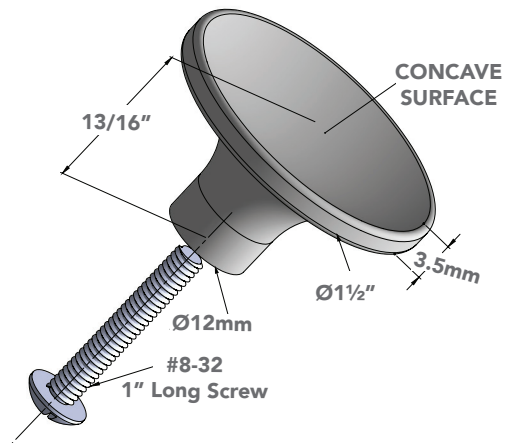

BLACK (.52)

Specifications

ELEGANT
handle

(size) (finish)
9957.160.XX

Finishes

MATTE
GOLD (.63)

POLISHED
CHROME (.58)

MATTE
NICKEL (.54)