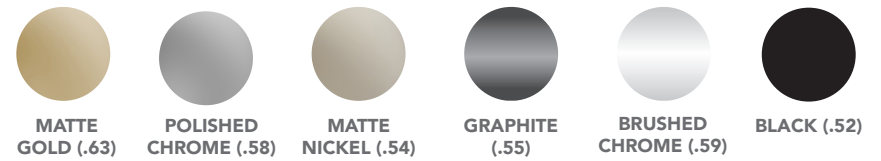

BLACK (.52)

SOFT SQUARE
knob

(finish)
9954.000.XX

Finishes

MATTE
GOLD (.63)

POLISHED
CHROME (.58)

MATTE
NICKEL (.54)

GRAPHITE
(.55)

BRUSHED
CHROME (.59)

BLACK (.52)

Specifications

Specifications

STAPLE
handle

(size) (finish)
9956.096.XX
9956.128.XX
9956.192.XX

Finishes

Specifications

SWOOP
handle

(finish)
9950.128.XX

Finishes

Specifications

WATERFALL
handle

(size) (finish)
9958.160.XX

Finishes

MATTE GOLD (.63)

POLISHED CHROME (.58)

MATTE NICKEL (.54)

GRAPHITE (.55)

BRUSHED CHROME (.59)

BLACK (.52)

Specifications

WATERFALL
knob

(finish)
9958.016.XX