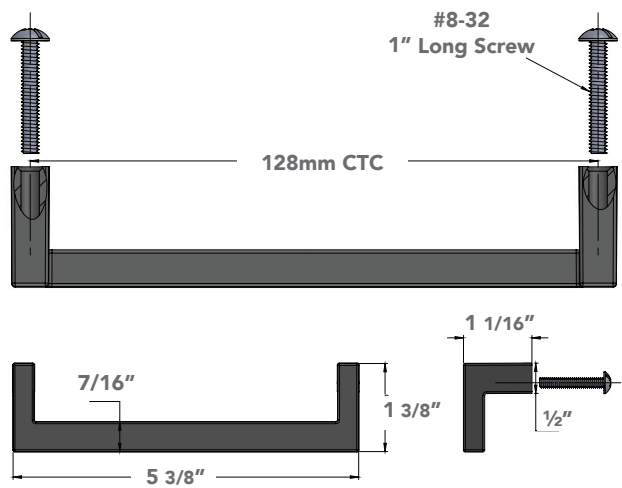

Specifications