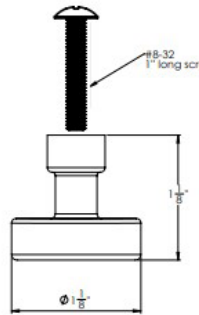

Specifications