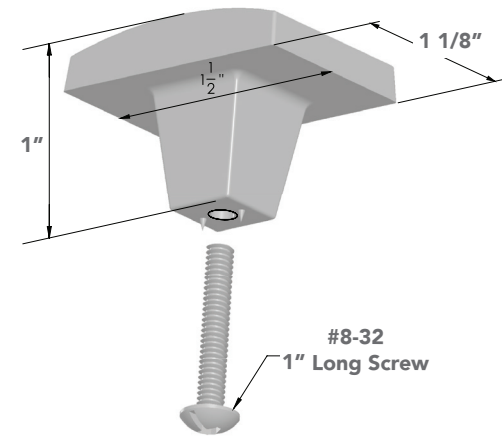

BRUSHED
CHROME (.59)

BLACK (.52)

Specifications

Specifications

STAPLE
handle

(size) (finish)
9956.096.XX
9956.128.XX
9956.192.XX

Finishes

Specifications