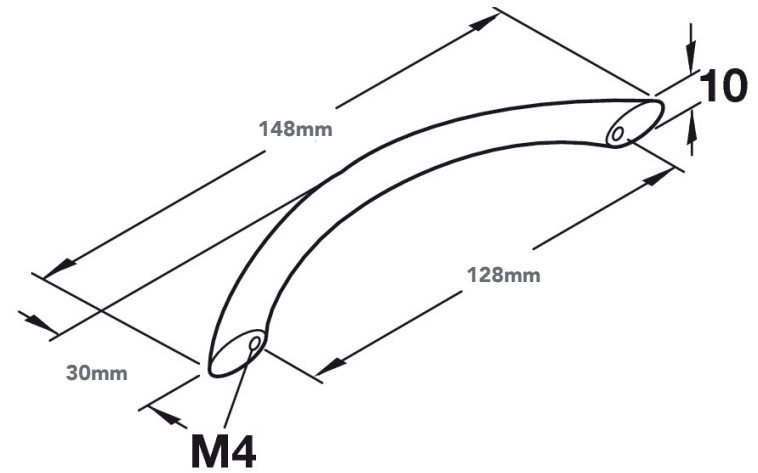

BLACK (.52)

Specifications

EXTRUDED
handle

(finish)
1126.960.XX

Finishes

BRUSHED
CHROME (.59)

Specifications

BOW
handle

(finish)
9960.096.XX

Finishes

Specifications

ARCH
handle

(finish)
1027.128.XX

Finishes

Specifications

ROUND knob