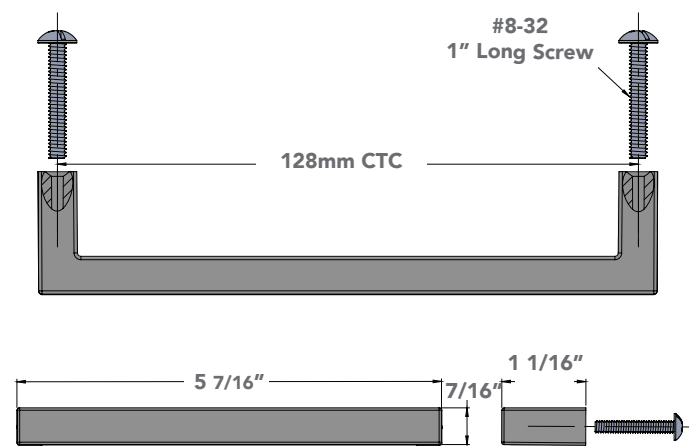

Specifications