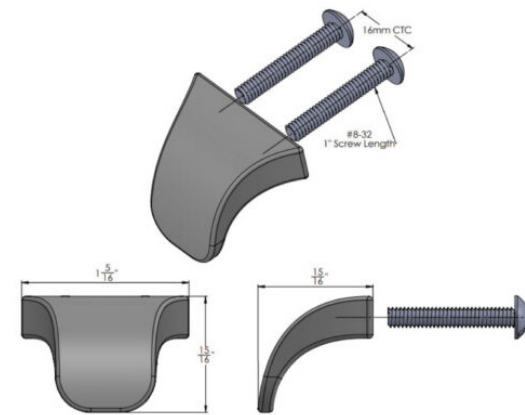

Specifications