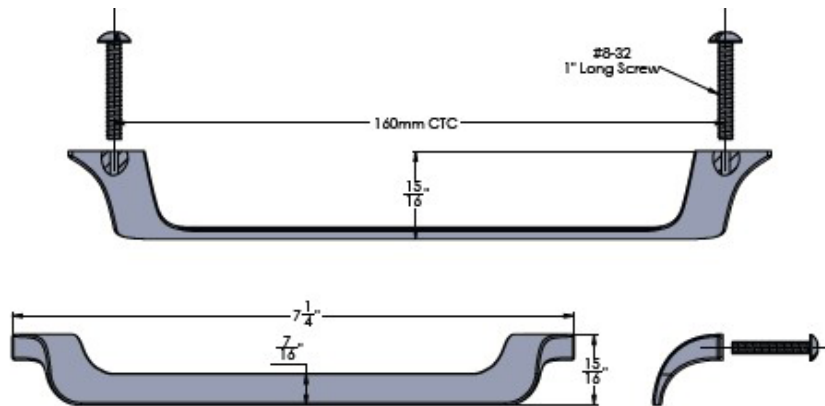

POLISHED CHROME (.58)

MATTE NICKEL (.54)

GRAPHITE (.55)

BRUSHED CHROME (.59)

BLACK (.52)

Specifications

WATERFALL
knob

(finish)
9958.016.XX