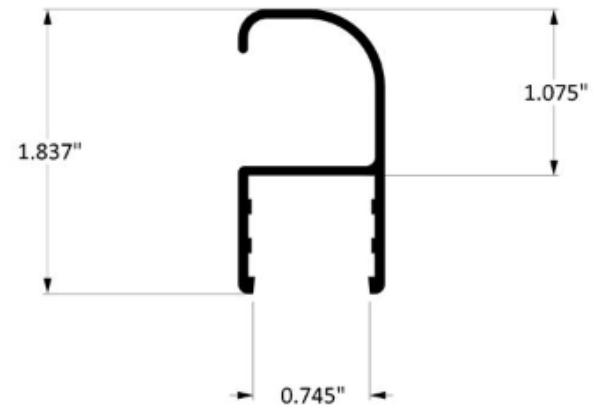

BLACK (.52)

Specifications

EXTRUDED
handle

(finish)
1126.960.XX

Finishes

BRUSHED
CHROME (.59)

Specifications

BOW
handle