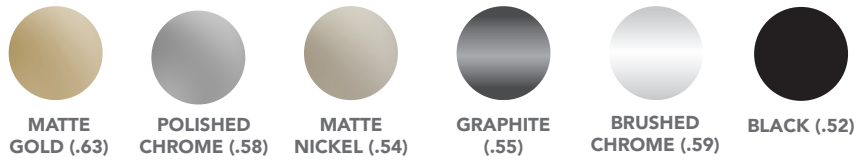

Finishes

MATTE GOLD (.63)

POLISHED CHROME (.58)

MATTE NICKEL (.54)

GRAPHITE (.55)

BRUSHED CHROME (.59)

BLACK (.52)

Finishes

MATTE GOLD (.63)

POLISHED CHROME (.58)

MATTE NICKEL (.54)

GRAPHITE (.55)

BRUSHED CHROME (.59)

BLACK (.52)

Specifications

Specifications

NORDIC LEATHER
handle

(size) (leather) (finish)
9128.1XX.XX
9256.1XX.XX

Finishes

Specifications

LUXE LEATHER
handle

(size) (leather) (finish)
9128.2XX.XX
9256.2XX.XX

Finishes

Specifications

MOD DROP
handle

(finish)
9952.128.XX

Finishes

Specifications

MOD
handle

(finish)
9951.128.XX
9951.265.XX

Finishes

Specifications