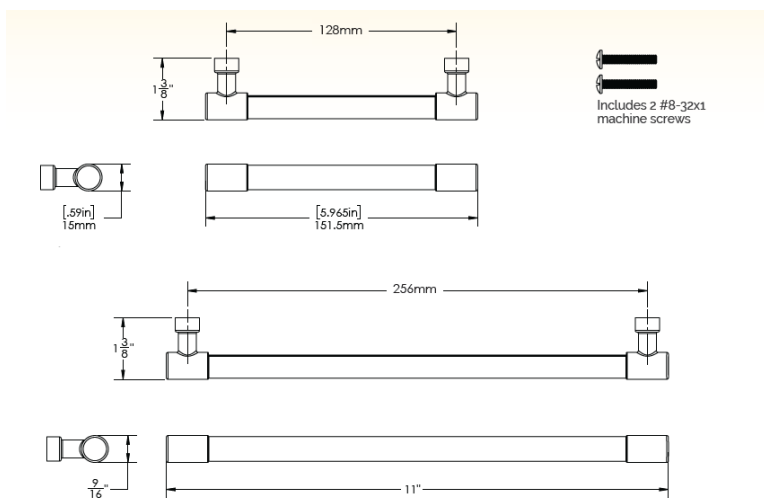

NORDIC LEATHER
handle

(size) (leather) (finish)
9128.1XX.XX
9256.1XX.XX

Finishes

Specifications

LUXE LEATHER
handle

(size) (leather) (finish)
9128.2XX.XX
9256.2XX.XX

Finishes

Specifications