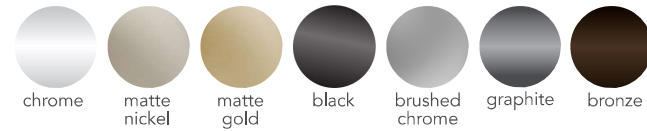

COMPLETE YOUR DESIGN

In-Home Accessories

AVAILABLE FINISHES |

† Available in Brushed Chrome & Matte Nickel

‡ Available in all colors except Graphite

¶ Available in Chrome, Brushed Chrome, Matte Nickel, Bronze

§ Available in Chrome only

+ Compact size also available

SHOWN IN MATTE ALUMINUM & SLATE FABRIC

COMPLETE YOUR DESIGN

In-Home Accessories

AVAILABLE FINISHES |

SLIDING TIE
rack

SLIDING BELT
rack