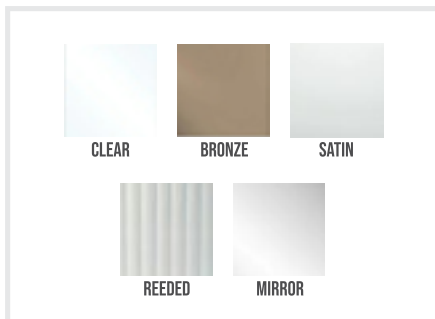

Step 3 - Choose the Insert

CLEAR

BRONZE

SATIN

REEDED

MIRROR