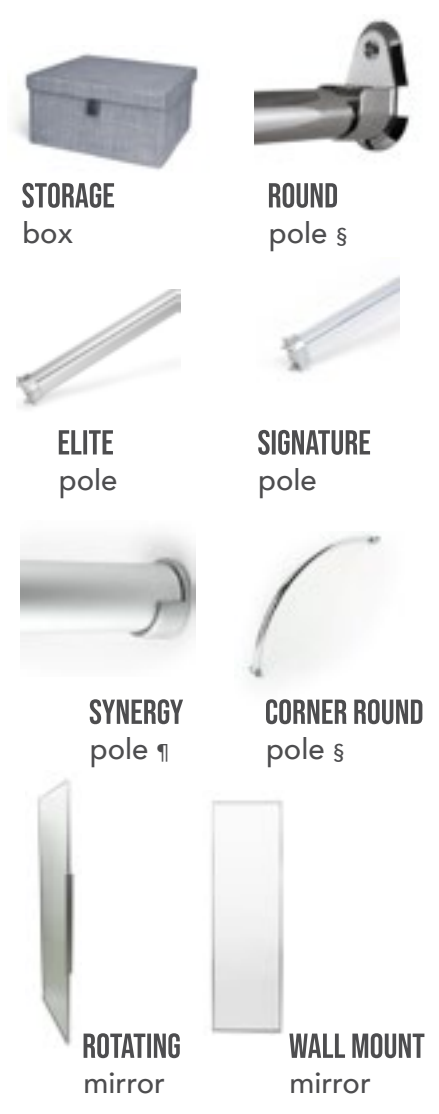

† Available in Brushed Chrome & Matte Nickel
‡ Available in all colors except Graphite
¶ Available in Chrome, Brushed Chrome, Matte Nickel, Bronze
§ Available in Chrome only
+ Compact size also available

SHOWN IN MATTE ALUMINUM & SLATE FABRIC