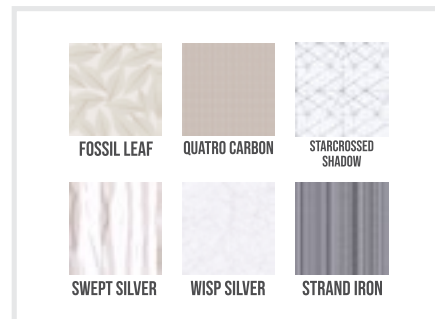

## Step 2 - Choose the Finish

POLISHED CHROME

BRUSHED CHROME

MATTE NICKEL

MATTE GOLD

GRAPHITE

BLACK

## Step 3 - Choose the Insert

CLEAR

BRONZE

SATIN

REEDED

MIRROR

WHITE GLOSS

AQUA GLOSS

BRONZE GLOSS

SLATE GLOSS

BLACK GLOSS

FOSSIL LEAF

QUATRO CARBON

STARCROSSED  
SHADOW

SWEPT SILVER

WISP SILVER