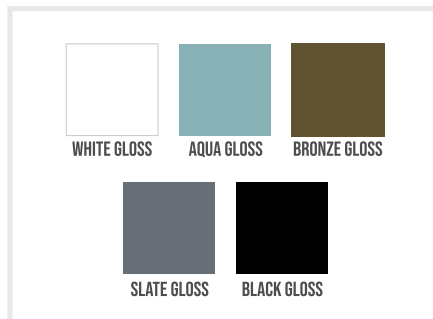

## Step 2 - Choose the Finish

POLISHED CHROME

BRUSHED CHROME

MATTE NICKEL

MATTE GOLD

GRAPHITE

BLACK

## Step 3 - Choose the Insert

CLEAR

BRONZE

SATIN

REEDED

MIRROR

WHITE GLOSS

AQUA GLOSS

BRONZE GLOSS

SLATE GLOSS

BLACK GLOSS

FOSSIL LEAF

QUATRO CARBON

STARCROSSED  
SHADOW

SWEPT SILVER

WISP SILVER