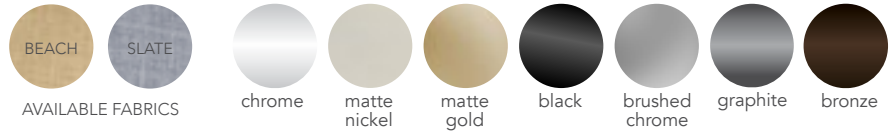

## LEATHER OPTIONS —

Winter

Pewter

Oyster

\* Available in Chrome, Brushed Chrome, Matte Nickel, Bronze

† Available in Brushed Chrome, Matte Nickel

‡ Available in all colors except Graphite

## AVAILABLE FINISHES |

AVAILABLE FABRICS

chrome

matte nickel

matte gold

black

brushed chrome

graphite