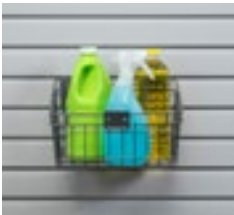

GARAGE ACCESSORIES

12" w x 3" d Basket

4" Double Hook

4" Loop Hook

5" Bike Hook

6" J Hook

6 Tilt Bin Storage Unit

8" Double Hook

8" Loop Hook

12" w x 8" d Basket

18" w x 12" d Basket

24" w x 12" d Basket

34" x 26" Mesh Basket

Recycling Center

Fishing Rod Holder

Golf Accessory Holder