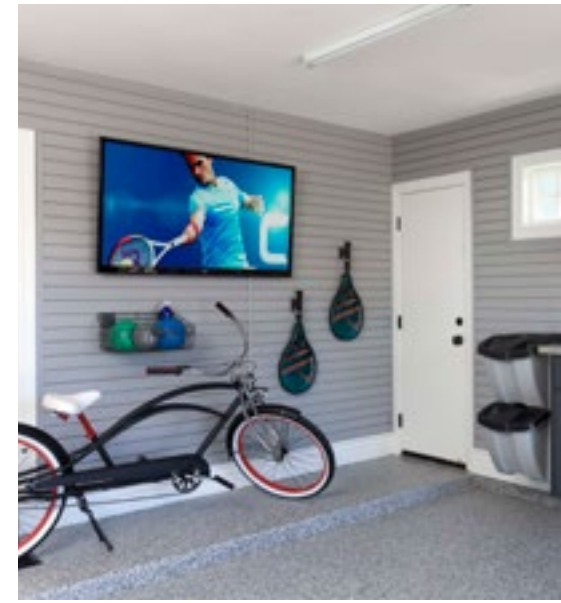

MAKE IT YOUR OWN — Our modular, wall-mounted organization systems maximize space while minimizing clutter. Start with our durable PVC statwall panels as your base then add your choice of accessories.

Accessories simply snap into place without tools and can be easily rearranged as your storage needs change.